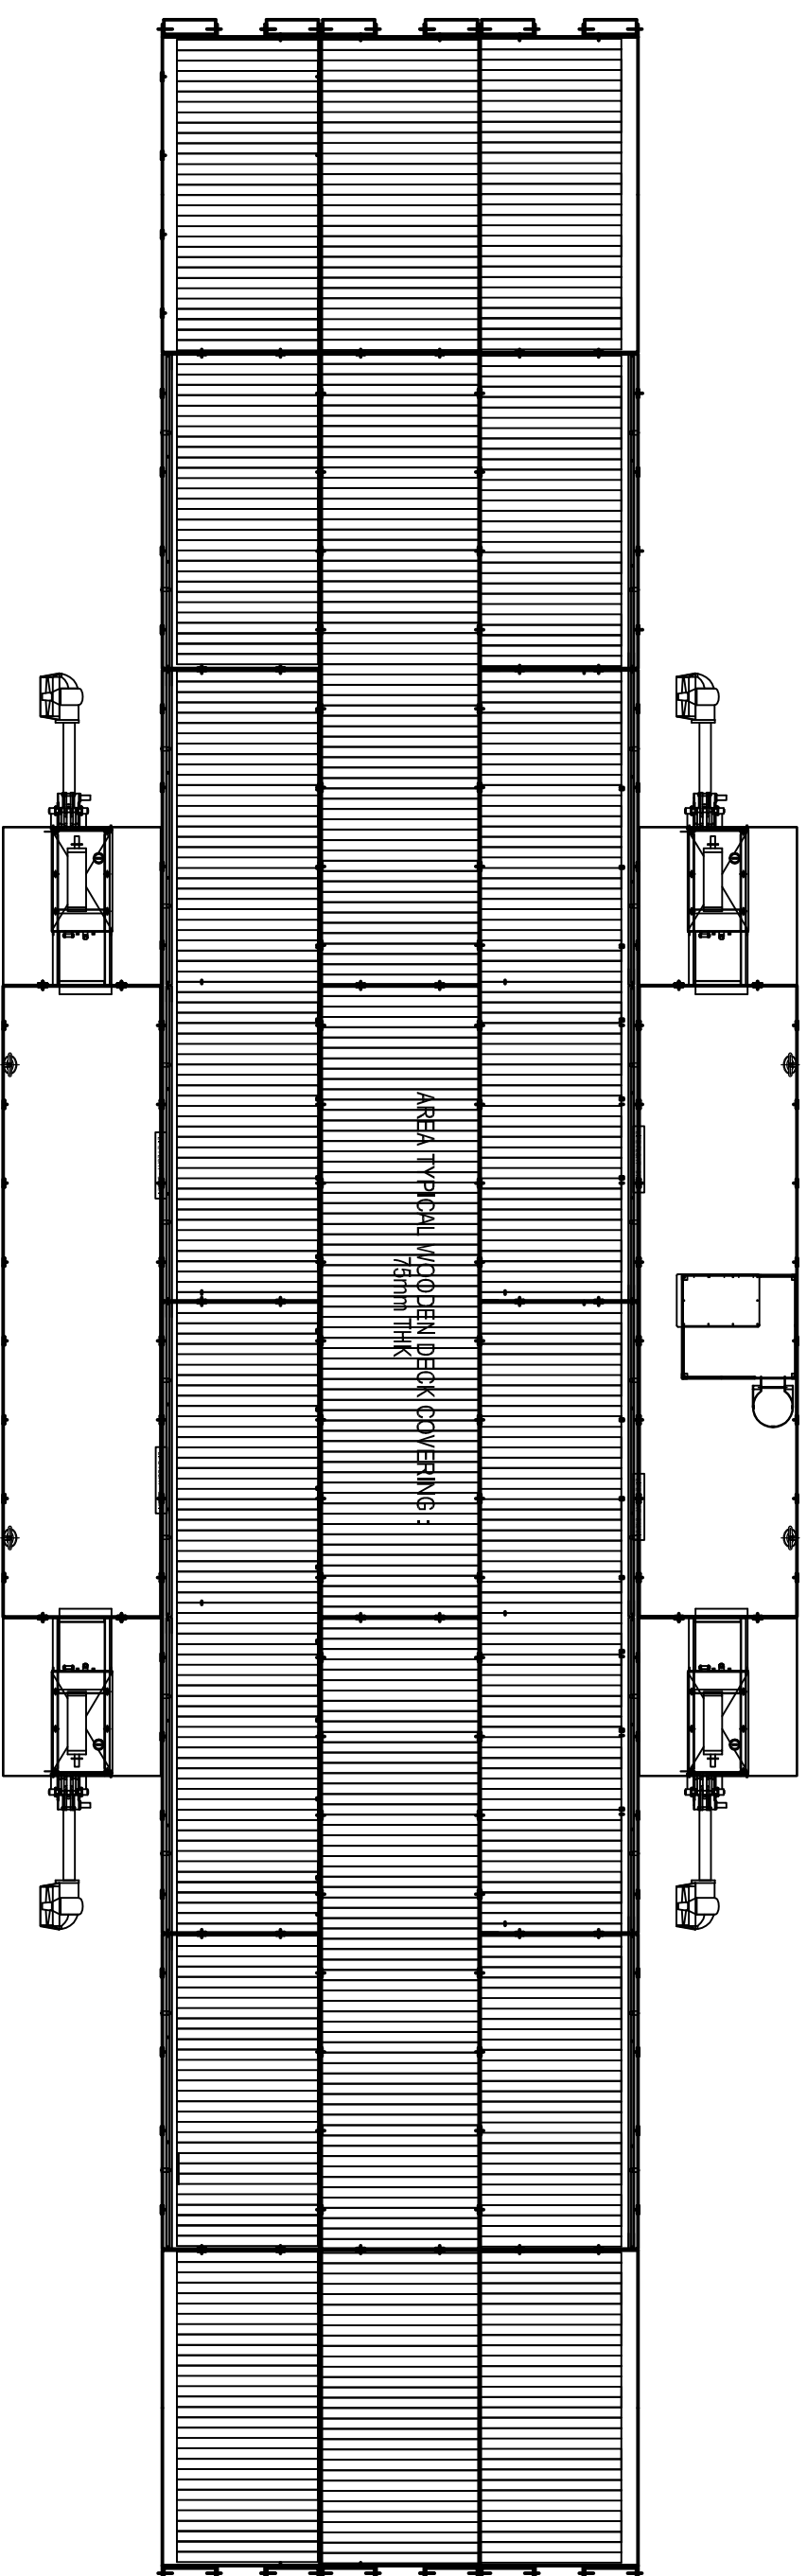

SIDE VIEW

AREA TYPICAL WOODEN DECK COVERING:  
75mm THICK

TOP VIEW